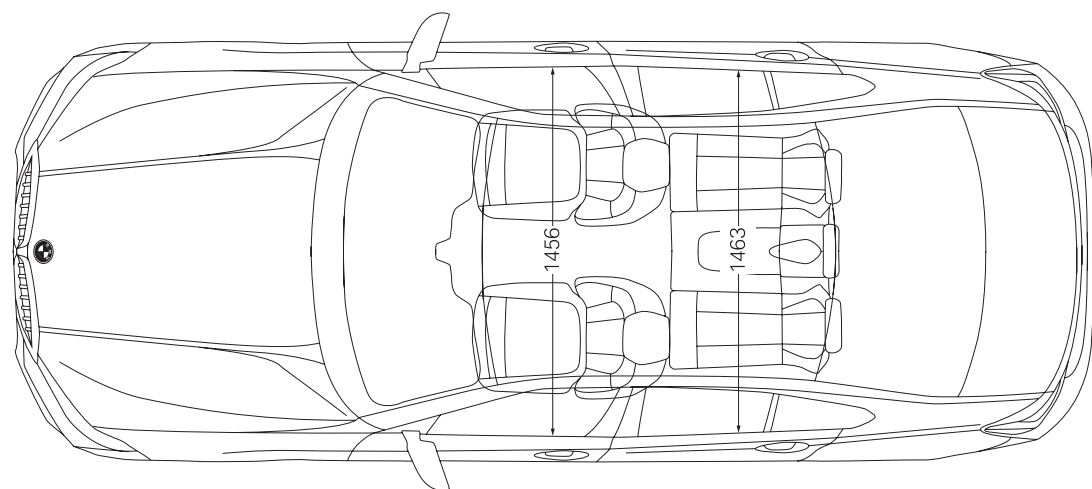

DIMENSIONS.