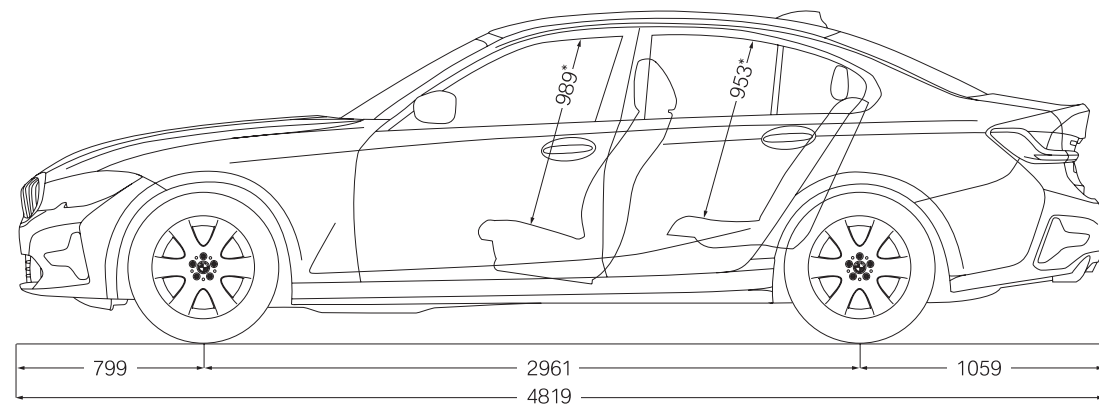

DIMENSIONS.