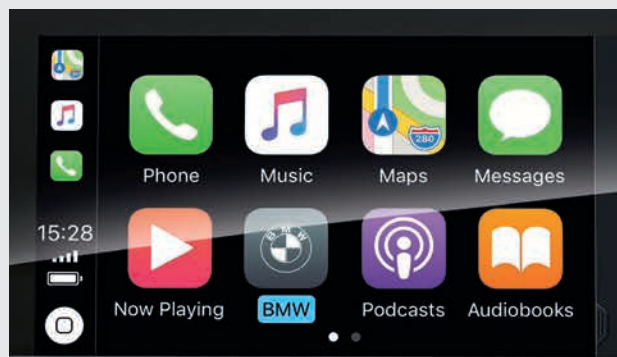

Preparation for **Apple CarPlay®** and **Android Auto** supports the convenient and wireless use of selected iPhone® and Android functions in the vehicle. This allows smartphone content and functions such as music, iMessages/text messages, telephony, Siri and selected third-party apps incl. Google Maps to be displayed and operated via the vehicle's user interface and via voice control.